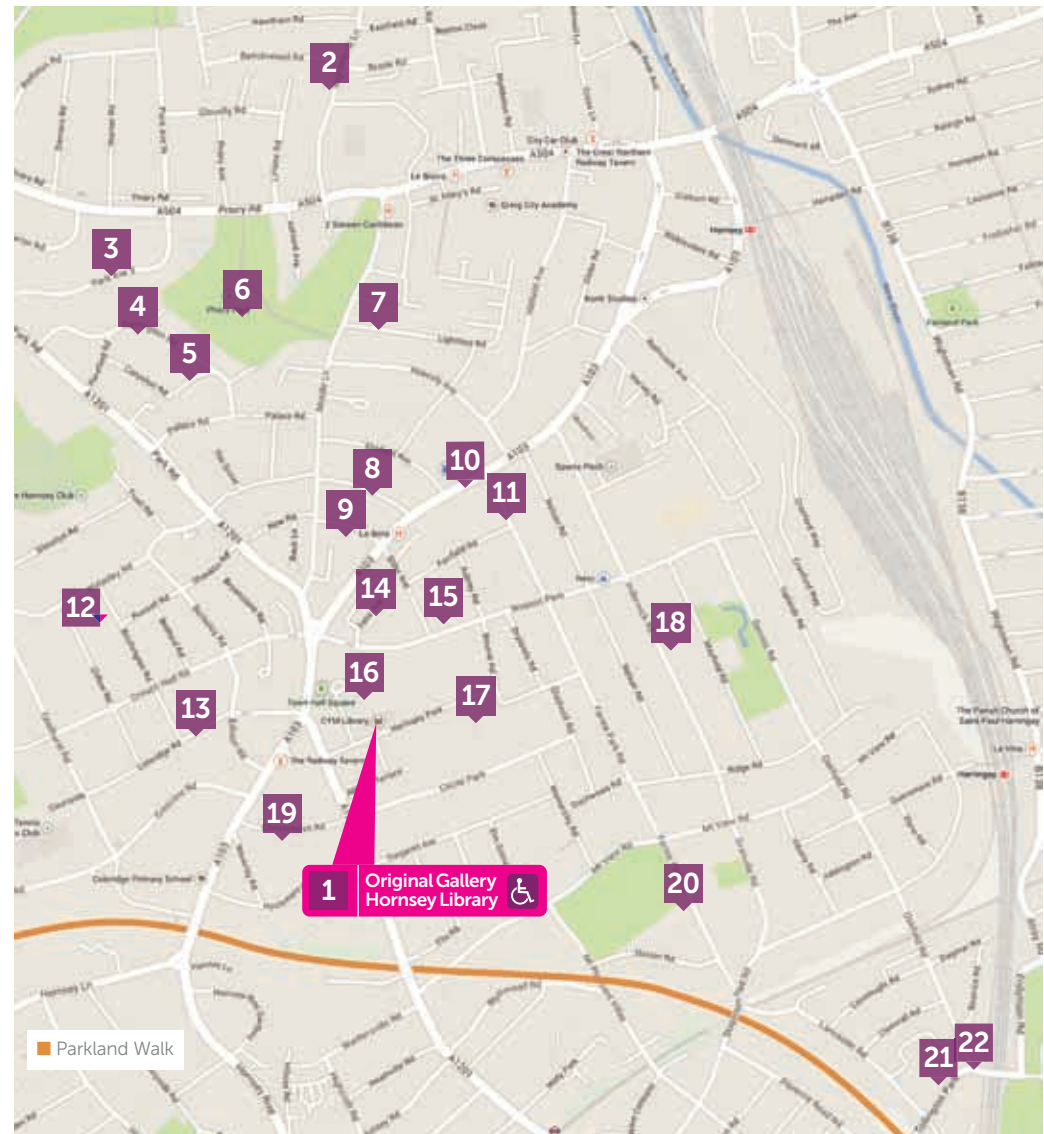

CE = Ceramics DR = Drawing FA = Fine Art iPD = iPad Painting iPH = iPhone Painting
MM = Mixed Media PA = Painting PH = Photography PR = Printmaking SC = Sculpture

art trail

Artists' venues open Saturday 13 May and Sunday 14 May: 12–6pm
Please visit www.crouchendopenstudios.org.uk for up-to-date information

Use the map and venues list to plan your art trail.
Free weekend parking in some residential zones.

© Google Maps

Disclaimer The artists and organisers of CEOS cannot accept any liability for loss, damage or injury incurred by any member of the public visiting any events, open studios or exhibitions – the public does so at its own risk.