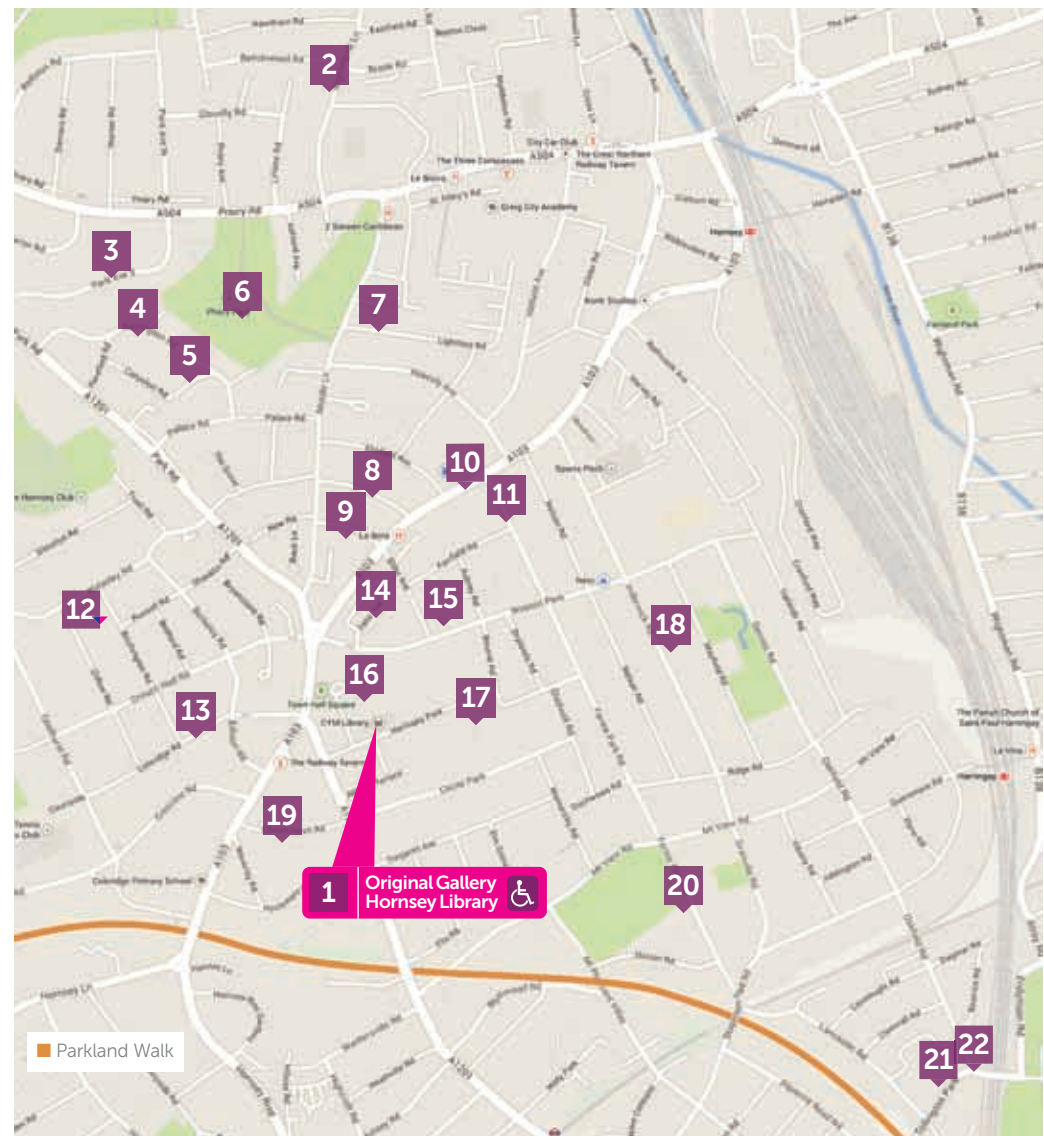

CE = Ceramics DR = Drawing FA = Fine Art iPD = iPad Painting iPH = iPhone Painting
MM = Mixed Media PA = Painting PH = Photography PR = Printmaking SC = Sculpture

art trail

Artists' venues open Saturday 13 May and Sunday 14 May: 12–6pm
Please visit www.crouchendopenstudios.org.uk for up-to-date information

Use the map and venues list to plan your art trail.
Free weekend parking in some residential zones.

© Google Maps

Disclaimer The artists and organisers of CEOS cannot accept any liability for loss, damage or injury incurred by any member of the public visiting any events, open studios or exhibitions – the public does so at its own risk.