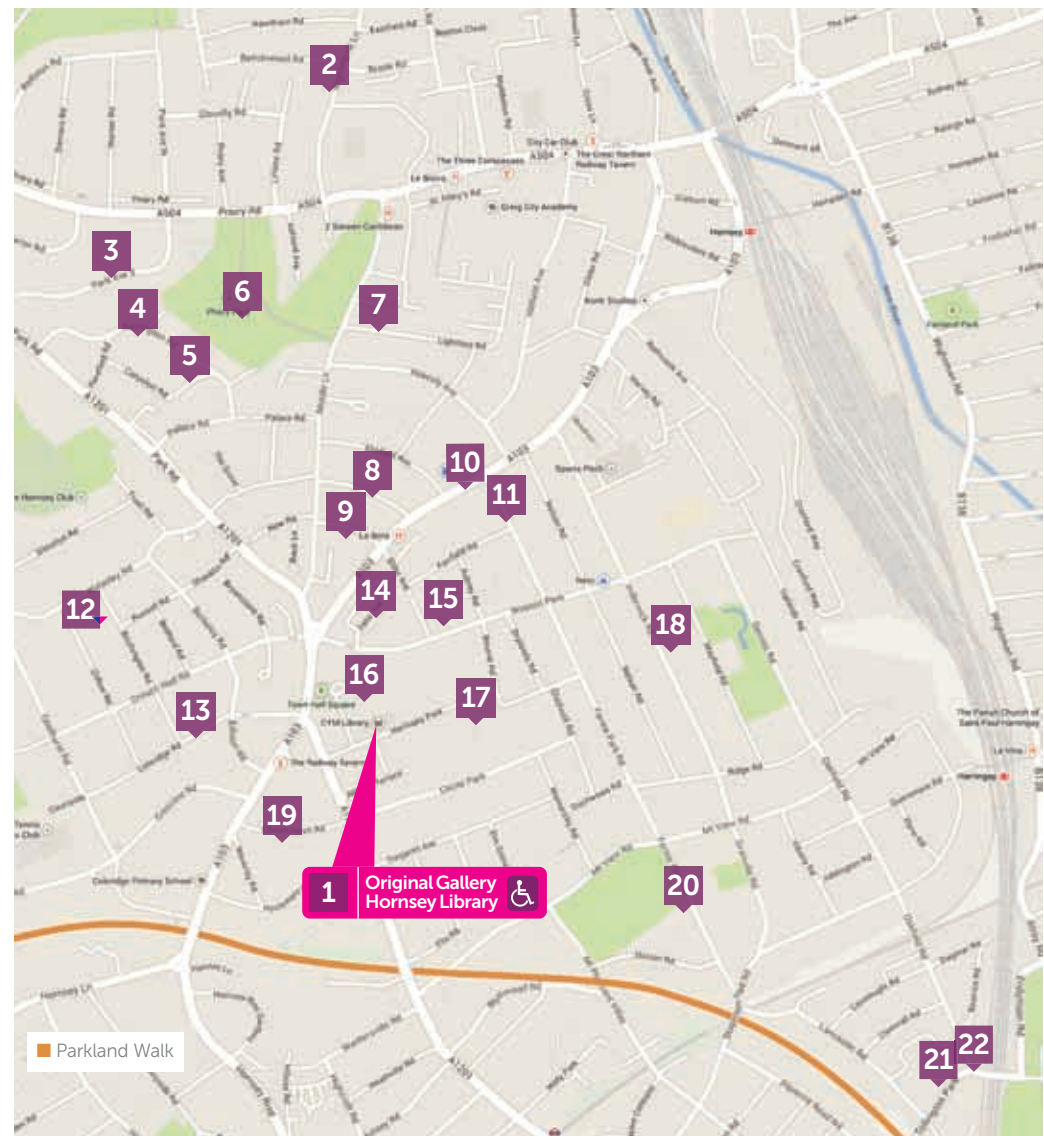

8 Sandra von Haselberg

12 Sirpa Pajunen-Moghissi

12 Sue Spaul

5 Teresa Schippel Hales

15 Yana Stajno

1 Group Show at The Original Gallery, Hornsey Library, Haringey Park N8 9JA
Group show open Friday 12 May: 1–7pm / Saturday 13 May: 1–5pm / Sunday 14 May: 12–4pm / Monday 15 May: 1–7pm / Tuesday 16 May: 1–4pm

CE = Ceramics DR = Drawing FA = Fine Art iPD = iPad Painting iPH = iPhone Painting
MM = Mixed Media PA = Painting PH = Photography PR = Printmaking SC = Sculpture

art trail

Artists' venues open Saturday 13 May and Sunday 14 May: 12–6pm
Please visit www.crouchendopenstudios.org.uk for up-to-date information