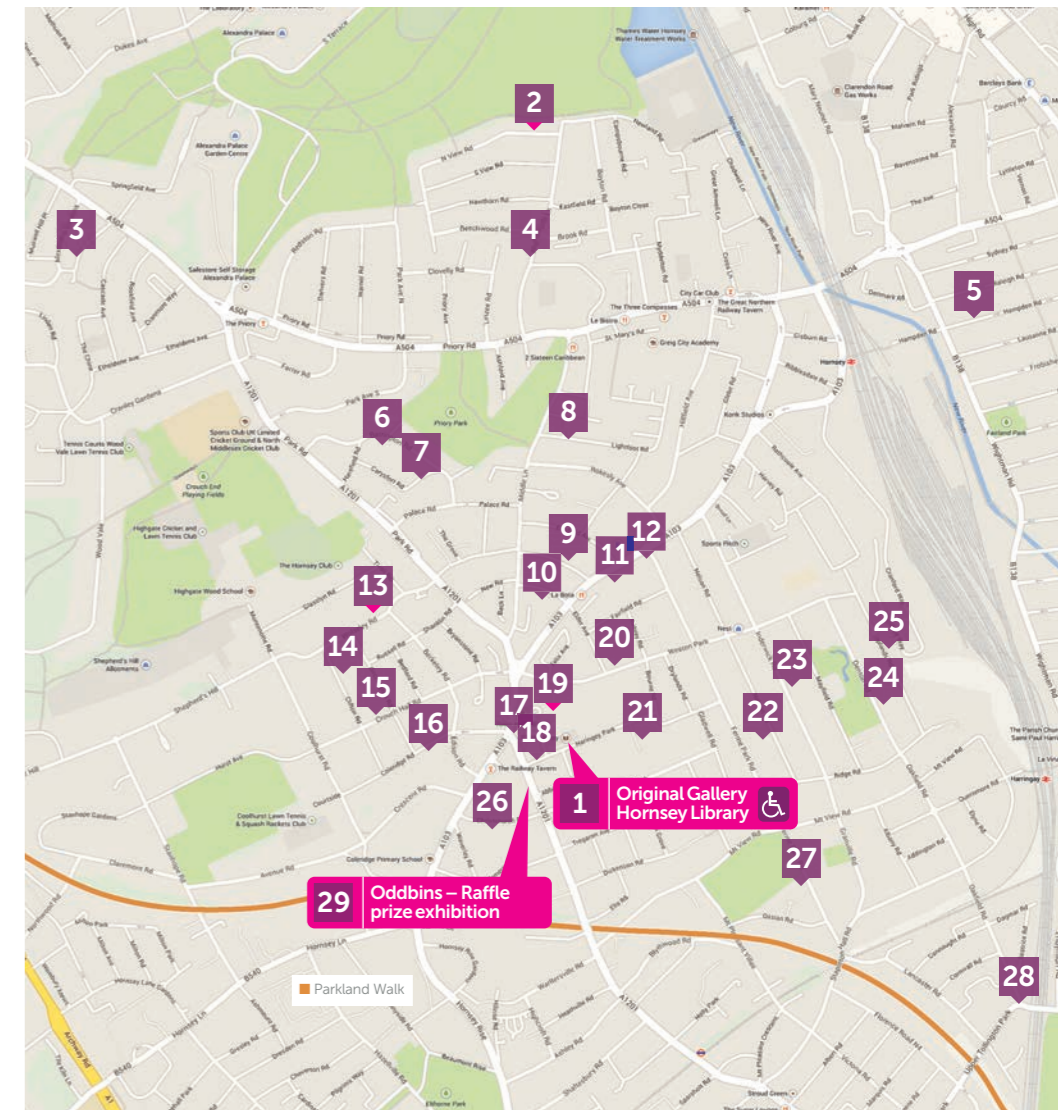

This leaflet lists all participating artists and venues, with a map and contact details.

This is a free event, open to everyone. Parking is free on Saturday and Sunday in some residential zones. We look forward to welcoming you.

art trail

PAINTINGS SCULPTURE CERAMICS
PRINT PHOTOGRAPHY MIXED MEDIA

12–13 May 2018, 12–6pm

www.crouchendopenstudios.org.uk

artists

1 Group Show at The Original Gallery, Hornsey Library, Haringey Park N8 9JA
 Fri 11 May: 1–7pm / Sat 12 May: 12–5pm / Sun 13 May: 12–4pm / Mon 14 May: 1–7pm

29 Raffle Prize Exhibition at Oddbins, 139–141 Crouch Hill N8 9QH
 Wednesday 2 May–Monday 14 May

CE = Ceramics DR = Drawing iPD = Prints of iPad Digital Drawing MM = Mixed Media
 PA = Painting PH = Photography PR = Printmaking SC = Sculpture WT = Wood/Trees

art trail

Artists' venues open Saturday 12 May and Sunday 13 May: 12–6pm
 Please visit www.crouchendopenstudios.org.uk for up-to-date information

Use the map and venues list to plan your art trail.
 Free weekend parking in some residential zones.